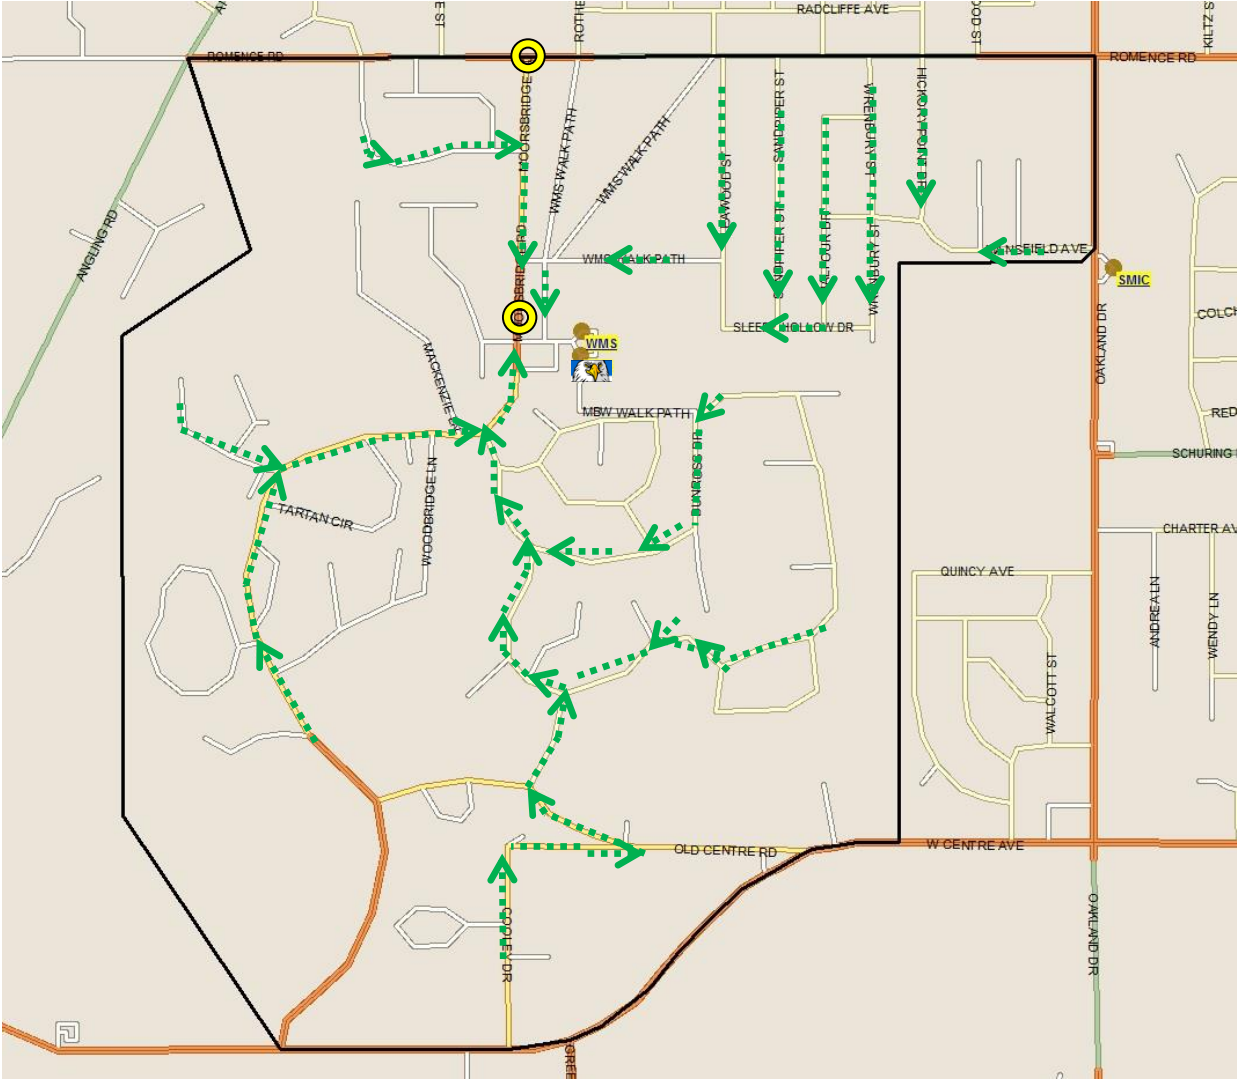

Moorsbridge Elementary Safe Routes to School

Legend	
	Crossing guard
	Flashing yellow light
	West Middle School
	Moorsbridge Elementary School
	Suggested walking route to school
	Non transportation boundary